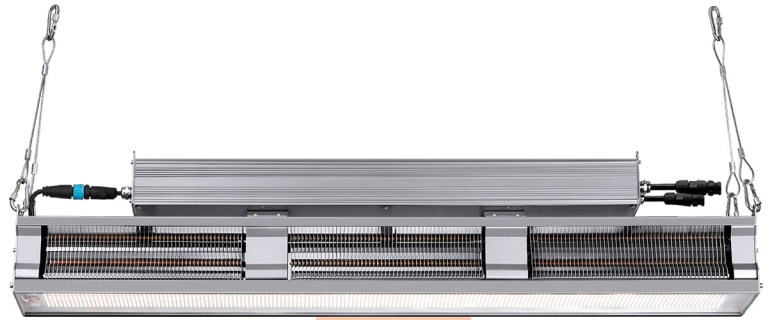

TITAN 600W

Total PPF: 1,680 $\mu\text{mol/s}$

The TITAN grow light maximizes crop yield and quality in greenhouses and other indoor grow settings. Its compact power supply and linear design reduces shadows on plants in grow spaces with a lot of natural sunlight. These light systems feature a unique copper pipe design for optimal heat dissipation and deliver the highest efficacy and light output, reducing the fixture count. This lowers the system costs per lit square foot while optimizing daylight needed for fruit, vegetables, or cannabis.

SPECIFICATIONS

TYPICAL INPUT POWER	600 W
TYPICAL PHOTON FLUX (PPF)	1,680 $\mu\text{mol/s}$
PPE	2.8 $\mu\text{mol/J}$
IP-RATING	IP65
OPERATING TEMPERATURE	-40 °F to +104 °F
POWER FACTOR	> 90 %
COLOUR RENDERING INDEX	80 Ra
DIMMING	0-10V Dimmable
THE LIGHT WAVELENGTH	400-800 nm
NET WEIGHT	30.9 Lb (14.0 kg)
LIFETIME	50,000 hrs
WARRANTY	5 Years

All specifications are subject to change. All spec values are typical.

TARGETED SPECTRUM

MODEL ORDERING GUIDE

SERIES CODE	WATTAGE	SPECTRUM	INPUT VOLT	CORD LENGTH	PLUG TYPE	MOUNTING
CHFO1= TITAN	600	CF= Full Phase	S= 110V-277V H= 347-480V	10= 10ft	N5P= NEMA 5-15P N6P= NEMA 6-15P L7P= NEMA L7-15P PT= PIGtails	HK= Hanger Kits DM= Detach Mount

PLUG TYPE CHART

N5P	NEMA 5-15P	
N6P	NEMA 6-15P	
L7P	NEMA L7-15P	
PT	PIGTAILS	

WARRANTY

TITAN product is covered by a **5 year** limited warranty. TITAN grow light warrants to the original purchaser that this product is free from defects in materials and workmanship for the period of 5 years from date of purchase. To obtain warranty service please contact your local distributor or sales rep for further instruction.