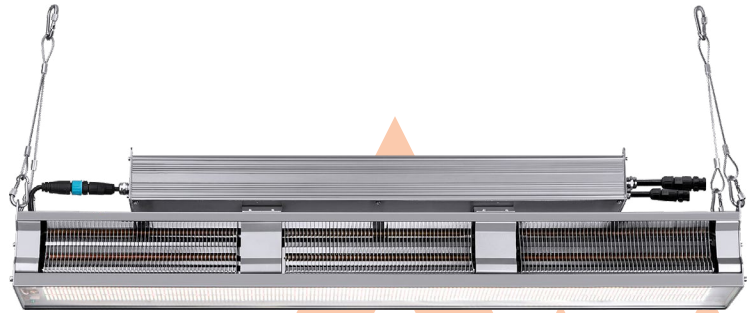

TITAN 600W

Total PPF: 1,680 $\mu\text{mol/s}$

FIXTURE MOUNTING DIMENSIONS

WARNING

1. The installation should be performed by qualified electricians or technicians.
2. Before conducting any installation, maintenance, or removal, the luminaires should be powered off and cooled down.
3. Do not touch the fixture while it is turned on.
4. If there are any issues with the fixture, do not power off and attempt to repair it unless you are a qualified technician, electrician, or customer service member.

PLUG TYPE CHART

N5P	NEMA 5-15P	
N6P	NEMA 6-15P	
L7P	NEMA L7-15P	
PT	PIGTAILS	

WARRANTY

TITAN product is covered by a **5 year** limited warranty. TITAN grow light warrants to the original purchaser that this product is free from defects in materials and workmanship for the period of 5 years from date of purchase. To obtain warranty service please contact your local distributor or sales rep for further instruction.

CALIVE LLC reserves the right to update all product data sheets at any time. Consult CALIVE marketing specialists for publication updates at hello@calivellc.com

Copyright © 2021–2022 CALIVE LLC, All Rights Reserved.

1460 Park Avenue.
Emeryville, CA 94608 USA
www.calivellc.com