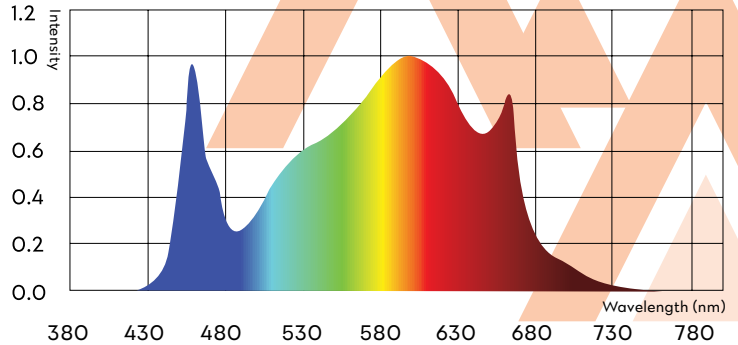

TITAN 600W

Total PPF: 1,680 $\mu\text{mol/s}$

The TITAN grow light maximizes crop yield and quality in greenhouses and other indoor grow settings. Its compact power supply and linear design reduces shadows on plants in grow spaces with a lot of natural sunlight. These light systems feature a unique copper pipe design for optimal heat dissipation and deliver the highest efficacy and light output, reducing the fixture count. This lowers the system costs per lit square foot while optimizing daylight needed for fruit, vegetables, or cannabis.

SPECIFICATIONS

TYPICAL INPUT POWER	600 W
TYPICAL PHOTON FLUX (PPF)	1,680 $\mu\text{mol/s}$
PPE	2.8 $\mu\text{mol/J}$
IP-RATING	IP65
OPERATING TEMPERATURE	-40 °F to +104 °F
POWER FACTOR	> 90 %
COLOUR RENDERING INDEX	80 Ra
DIMMING	0-10V Dimmable
THE LIGHT WAVELENGTH	400-800 nm
NET WEIGHT	30.9 Lb (14.0 kg)
LIFETIME	50,000 hrs
WARRANTY	5 Years

All specifications are subject to change. All spec values are typical.

TARGETED SPECTRUM

MODEL ORDERING GUIDE

SERIES CODE	WATTAGE	SPECTRUM	INPUT VOLT	CORD LENGTH	PLUG TYPE	MOUNTING
CHFO1= TITAN	600	CF= Full Phase	S= 110V-277V H= 347-480V	10= 10ft	N5P= NEMA 5-15P N6P= NEMA 6-15P L7P= NEMA L7-15P PT= PIGtails	HK= Hanger Kits DM= Detach Mount