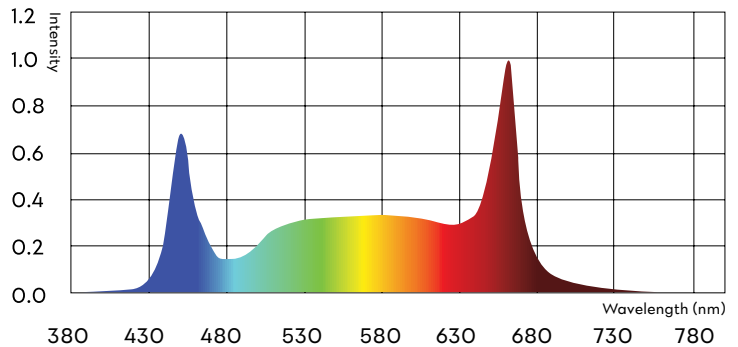

TITAN 600W

Total PPF: 1,680 $\mu\text{mol/s}$

The TITAN grow light maximizes crop yield and quality in greenhouses and other indoor grow settings. Its compact power supply and linear design reduces shadows on plants in grow spaces with a lot of natural sunlight. These light systems feature a unique copper pipe design for optimal heat dissipation and deliver the highest efficacy and light output, reducing the fixture count. This lowers the system costs per lit square foot while optimizing daylight needed for fruit, vegetables, or cannabis.

SPECIFICATIONS

TYPICAL INPUT POWER	600 W
TYPICAL PHOTON FLUX (PPF)	1,680 $\mu\text{mol/s}$
PPE	2.8 $\mu\text{mol/J}$
IP-RATING	IP65
OPERATING TEMPERATURE	-40 °F to +104 °F
POWER FACTOR	> 90 %
COLOUR RENDERING INDEX	80 Ra
DIMMING	0-10V Dimmable
THE LIGHT WAVELENGTH	400-800 nm
NET WEIGHT	30.9 Lb (14.0 kg)
LIFETIME	50,000 hrs
WARRANTY	5 Years

All specifications are subject to change. All spec values are typical.

TARGETED SPECTRUM

MODEL ORDERING GUIDE

SERIES CODE	WATTAGE	SPECTRUM	INPUT VOLT	CORD LENGTH	PLUG TYPE	MOUNTING
CHFO1= TITAN	600	CF= Full Phase	S= 110V-277V H= 347-480V	10= 10ft	N5P= NEMA 5-15P N6P= NEMA 6-15P L7P= NEMA L7-15P PT= PIGtails	HK= Hanger Kits DM= Detach Mount