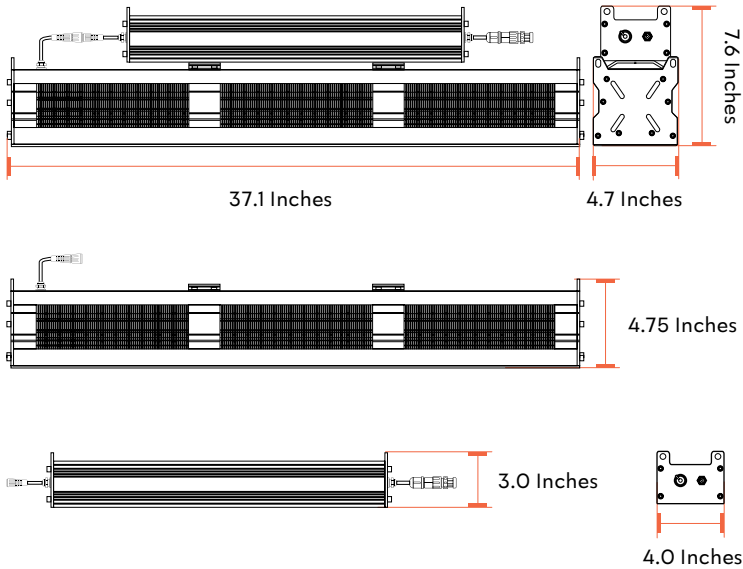

TITAN 600W

Total PPF: 1,680 $\mu\text{mol/s}$

The TITAN grow light maximizes crop yield and quality in greenhouses and other indoor grow settings. Its compact power supply and linear design reduces shadows on plants in grow spaces with a lot of natural sunlight. These light systems feature a unique copper pipe design for optimal heat dissipation and deliver the highest efficacy and light output, reducing the fixture count. This lowers the system costs per lit square foot while optimizing daylight needed for fruit, vegetables, or cannabis.

SPECIFICATIONS

TYPICAL INPUT POWER	600 W
TYPICAL PHOTON FLUX (PPF)	1,680 $\mu\text{mol/s}$
PPE	2.8 $\mu\text{mol/J}$
IP-RATING	IP65
OPERATING TEMPERATURE	-40 °F to +104 °F
POWER FACTOR	> 90 %
COLOUR RENDERING INDEX	80 Ra
DIMMING	0-10V Dimmable
THE LIGHT WAVELENGTH	400-800 nm
NET WEIGHT	30.9 Lb (14.0 kg)
LIFETIME	50,000 hrs
WARRANTY	5 Years

All specifications are subject to change. All spec values are typical.

TARGETED SPECTRUM

MODEL ORDERING GUIDE

SERIES CODE	WATTAGE	SPECTRUM	INPUT VOLT	CORD LENGTH	PLUG TYPE	MOUNTING
CHFO1= TITAN	600	CF= Full Phase	S= 110V-277V H= 347-480V	10= 10ft	N5P= NEMA 5-15P N6P= NEMA 6-15P L7P= NEMA L7-15P PT= PIGtails	HK= Hanger Kits DM= Detach Mount

- - - - - -

TITAN 600W

Total PPF: 1,680 $\mu\text{mol/s}$

FIXTURE MOUNTING DIMENSIONS

WARNING

1. The installation should be performed by qualified electricians or technicians.
2. Before conducting any installation, maintenance, or removal, the luminaires should be powered off and cooled down.
3. Do not touch the fixture while it is turned on.
4. If there are any issues with the fixture, do not power off and attempt to repair it unless you are a qualified technician, electrician, or customer service member.