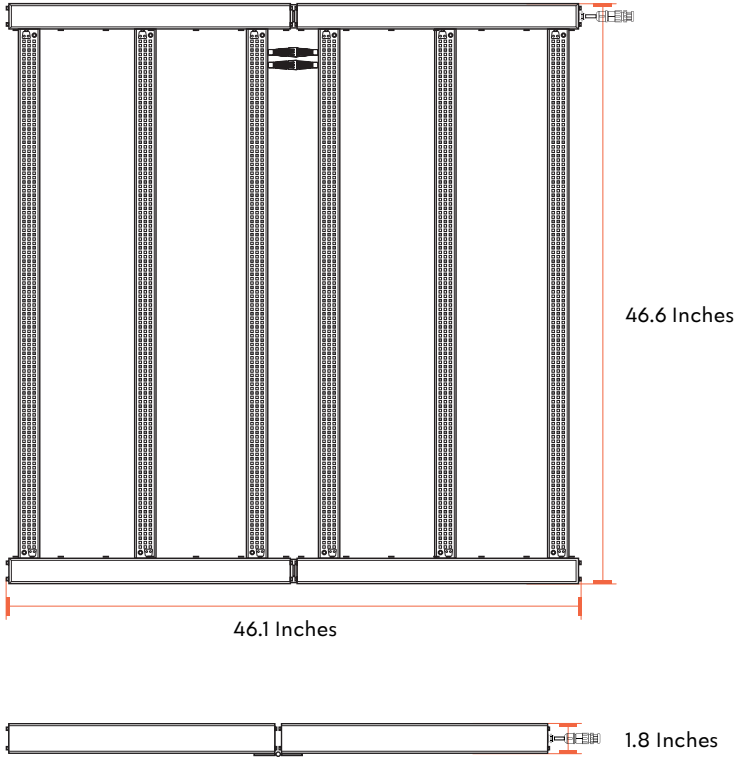

FLUTTERBY 600W

Total PPF: 1,680 $\mu\text{mol/s}$

The FLUTTERBY's design delivers the most efficient energy to your plants with low power consumption. These low-profile and easy-to-install grow lights are ideal for vertical grows or single roller tables. The 600W grow lights optimize the grow space and produce the highest \$/sq. ft. in an indoor grow. Whether used for growing leafy greens, vegetables, or cannabis, these grow lights will deliver better quality crops and higher crop yields.

TARGETED SPECTRUM

- - - - - -

FLUTTERBY 600W

Total PPF: 1,680 $\mu\text{mol/s}$

FIXTURE MOUNTING DIMENSIONS

WARNING

1. The installation should be performed by qualified electricians or technicians.
2. Before conducting any installation, maintenance, or removal, the luminaires should be powered off and cooled down.
3. Do not touch the fixture while it is turned on.
4. If there are any issues with the fixture, do not power off and attempt to repair it unless you are a qualified technician, electrician, or customer service member.