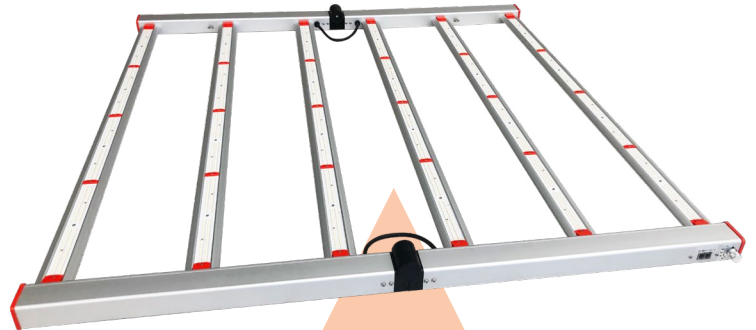

FLUTTERBY 600W

Total PPF: 1,680 $\mu\text{mol/s}$

The FLUTTERBY's design delivers the most efficient energy to your plants with low power consumption. These low-profile and easy-to-install grow lights are ideal for vertical grows or single roller tables. The 600W grow lights optimize the grow space and produce the highest \$/sq. ft. in an indoor grow. Whether used for growing leafy greens, vegetables, or cannabis, these grow lights will deliver better quality crops and higher crop yields.

SPECIFICATIONS

TYPICAL INPUT POWER	600 W
TYPICAL PHOTON FLUX (PPF)	1,680 $\mu\text{mol/s}$
PPE	2.8 $\mu\text{mol/J}$
IP-RATING	IP65
IR	730 A/B
OPERATING TEMPERATURE	-40 °F to +104 °F
POWER FACTOR	> 90 %
COLOUR RENDERING INDEX	80 Ra
DIMMING	0-10V Dimmable
THE LIGHT WAVELENGTH	400-800 nm
NET WEIGHT	22.5 Lb (10.2 kg)
LIFETIME	50,000 hrs
WARRANTY	5 Years

All specifications are subject to change. All spec values are typical.

MODEL ORDERING GUIDE

SERIES CODE	WATTAGE	SPECTRUM	INPUT VOLT	CORD LENGTH	PLUG TYPE	MOUNTING
CHFO3= FLUTTERBY	600	CF =Full Phase CU =UV Plus CI = IR Plus	S =110V-277V H =347-480V	10 =10ft	N5P =NEMA 5-15P N6P =NEMA 6-15P L7P =NEMA L7-15P PT =PIGtails	HK =Hanger Kits DM =Detach Mount