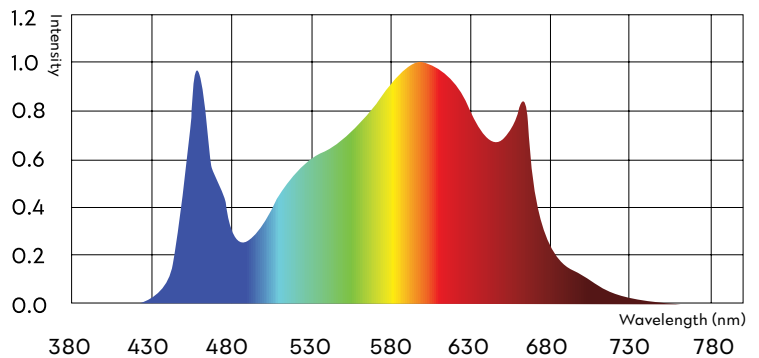

FLUTTERBY 600W

Total PPF: 1,680 $\mu\text{mol/s}$

The FLUTTERBY's design delivers the most efficient energy to your plants with low power consumption. These low-profile and easy-to-install grow lights are ideal for vertical grows or single roller tables. The 600W grow lights optimize the grow space and produce the highest \$/sq. ft. in an indoor grow. Whether used for growing leafy greens, vegetables, or cannabis, these grow lights will deliver better quality crops and higher crop yields.

SPECIFICATIONS

TYPICAL INPUT POWER	600 W
TYPICAL PHOTON FLUX (PPF)	1,680 $\mu\text{mol/s}$
PPE	2.8 $\mu\text{mol/J}$
IP-RATING	IP65
IR	730 A/B
OPERATING TEMPERATURE	-40 °F to +104 °F
POWER FACTOR	> 90 %
COLOUR RENDERING INDEX	80 Ra
DIMMING	0-10V Dimmable
THE LIGHT WAVELENGTH	400-800 nm
NET WEIGHT	22.5 Lb (10.2 kg)
LIFETIME	50,000 hrs
WARRANTY	5 Years

TARGETED SPECTRUM

- - - - - -

FLUTTERBY 600W

Total PPF: 1,680 $\mu\text{mol/s}$

FIXTURE MOUNTING DIMENSIONS

WARNING

1. The installation should be performed by qualified electricians or technicians.
2. Before conducting any installation, maintenance, or removal, the luminaires should be powered off and cooled down.
3. Do not touch the fixture while it is turned on.
4. If there are any issues with the fixture, do not power off and attempt to repair it unless you are a qualified technician, electrician, or customer service member.