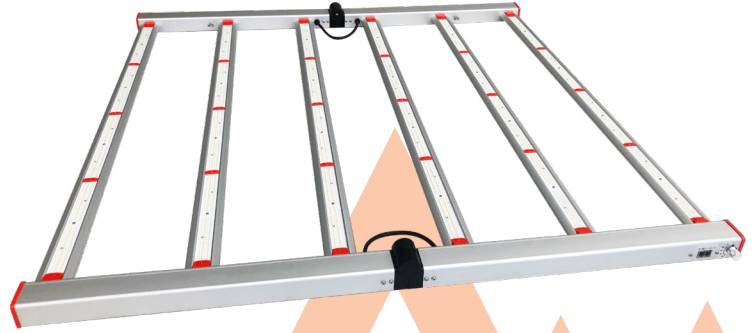

FLUTTERBY 600W

Total PPF: 1,680 $\mu\text{mol/s}$

The FLUTTERBY's design delivers the most efficient energy to your plants with low power consumption. These low-profile and easy-to-install grow lights are ideal for vertical grows or single roller tables. The 600W grow lights optimize the grow space and produce the highest \$/sq. ft. in an indoor grow. Whether used for growing leafy greens, vegetables, or cannabis, these grow lights will deliver better quality crops and higher crop yields.

TARGETED SPECTRUM

- - - - - -

FLUTTERBY 600W

Total PPF: 1,680 $\mu\text{mol/s}$

FIXTURE MOUNTING DIMENSIONS

WARNING

1. The installation should be performed by qualified electricians or technicians.
2. Before conducting any installation, maintenance, or removal, the luminaires should be powered off and cooled down.
3. Do not touch the fixture while it is turned on.
4. If there are any issues with the fixture, do not power off and attempt to repair it unless you are a qualified technician, electrician, or customer service member.

PLUG TYPE CHART

N5P	NEMA 5-15P	
N6P	NEMA 6-15P	
L7P	NEMA L7-15P	
PT	PIGTAILS	

WARRANTY

FLUTTERBY product is covered by a **5 year** limited warranty. FLUTTERBY grow light warrants to the original purchaser that this product is free from defects in materials and workmanship for the period of 5 years from date of purchase. To obtain warranty service please contact your local distributor or sales rep for further instruction.