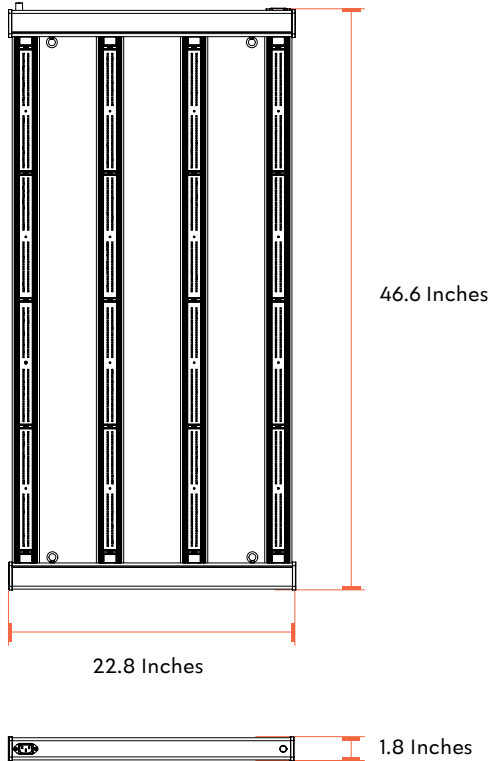

TARGETED SPECTRUM

- - - - - -

FLUTTERBY 400W

Total PPF: 840 μ mol/s

FIXTURE MOUNTING DIMENSIONS

WARNING

1. The installation should be performed by qualified electricians or technicians.
2. Before conducting any installation, maintenance, or removal, the luminaires should be powered off and cooled down.
3. Do not touch the fixture while it is turned on.
4. If there are any issues with the fixture, do not power off and attempt to repair it unless you are a qualified technician, electrician, or customer service member.

PLUG TYPE CHART

N5P	NEMA 5-15P	
N6P	NEMA 6-15P	
L7P	NEMA L7-15P	
PT	PIGTAILS	

WARRANTY

FLUTTERBY product is covered by a **5 year** limited warranty. FLUTTERBY grow light warrants to the original purchaser that this product is free from defects in materials and workmanship for the period of 5 years from date of purchase. To obtain warranty service please contact your local distributor or sales rep for further instruction.