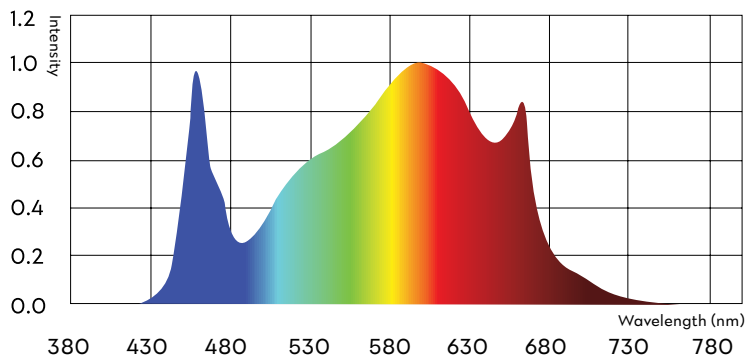

TARGETED SPECTRUM