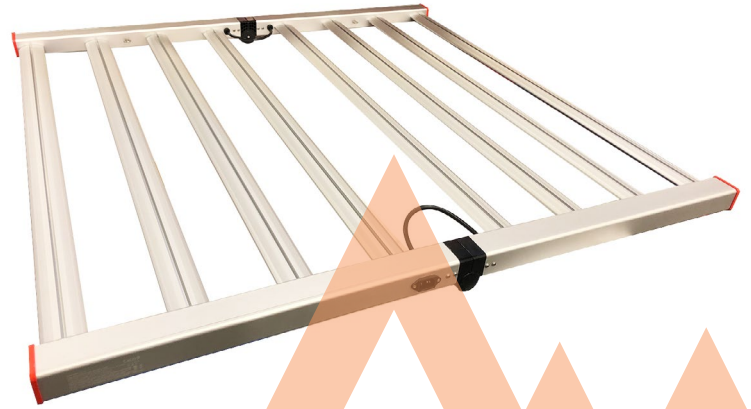

FLUTTERBY 640W

Total PPF: 1,750 $\mu\text{mol/s}$

The FLUTTERBY's design delivers the most efficient energy to your plants with low power consumption. These low-profile and easy-to-install grow lights are ideal for vertical grows or single roller tables. The 640W grow lights optimize the grow space and produce the highest \$/sq. ft. in an indoor grow. Whether used for growing leafy greens, vegetables, or cannabis, these grow lights will deliver better quality crops and higher crop yields.

TARGETED SPECTRUM

- - - - - -

FLUTTERBY 640W

Total PPF: 1,750 $\mu\text{mol/s}$

FIXTURE MOUNTING DIMENSIONS

WARNING

1. The installation should be performed by qualified electricians or technicians.
2. Before conducting any installation, maintenance, or removal, the luminaires should be powered off and cooled down.
3. Do not touch the fixture while it is turned on.
4. If there are any issues with the fixture, do not power off and attempt to repair it unless you are a qualified technician, electrician, or customer service member.