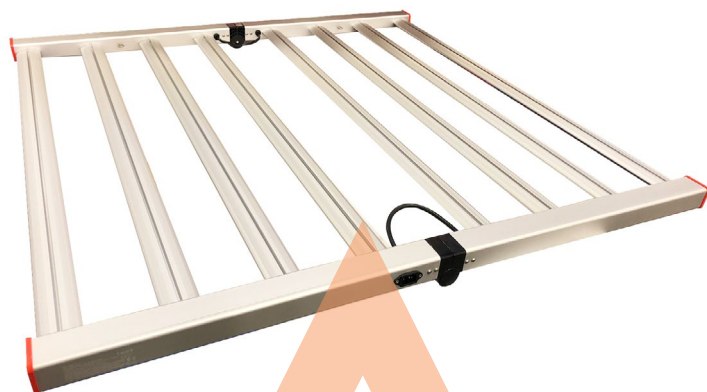

FLUTTERBY 640W

Total PPF: 1,750 $\mu\text{mol/s}$

The FLUTTERBY's design delivers the most efficient energy to your plants with low power consumption. These low-profile and easy-to-install grow lights are ideal for vertical grows or single roller tables. The 640W grow lights optimize the grow space and produce the highest \$/sq. ft. in an indoor grow. Whether used for growing leafy greens, vegetables, or cannabis, these grow lights will deliver better quality crops and higher crop yields.

SPECIFICATIONS

TYPICAL INPUT POWER	640 W
TYPICAL PHOTON FLUX (PPF)	1,750 $\mu\text{mol/s}$
PPE	2.8 $\mu\text{mol/J}$
IP-RATING	IP65
IR	730 A/B
OPERATING TEMPERATURE	-40 °F to +104 °F
POWER FACTOR	> 90 %
COLOUR RENDERING INDEX	80 Ra
DIMMING	0-10V Dimmable
THE LIGHT WAVELENGTH	400-800 nm
NET WEIGHT	23.4 Lb (10.6 kg)
LIFETIME	50,000 hrs
WARRANTY	5 Years

All specifications are subject to change. All spec values are typical.

MODEL ORDERING GUIDE

SERIES CODE	WATTAGE	SPECTRUM	INPUT VOLT	CORD LENGTH	PLUG TYPE	MOUNTING
CHFO3= FLUTTERBY	640	CF =Full Phase CU =UV Plus CI = IR Plus	S =110V-277V H =347-480V	10 =10ft	N5P =NEMA 5-15P N6P =NEMA 6-15P L7P =NEMA L7-15P PT =PIGtails	HK =Hanger Kits DM =Detach Mount