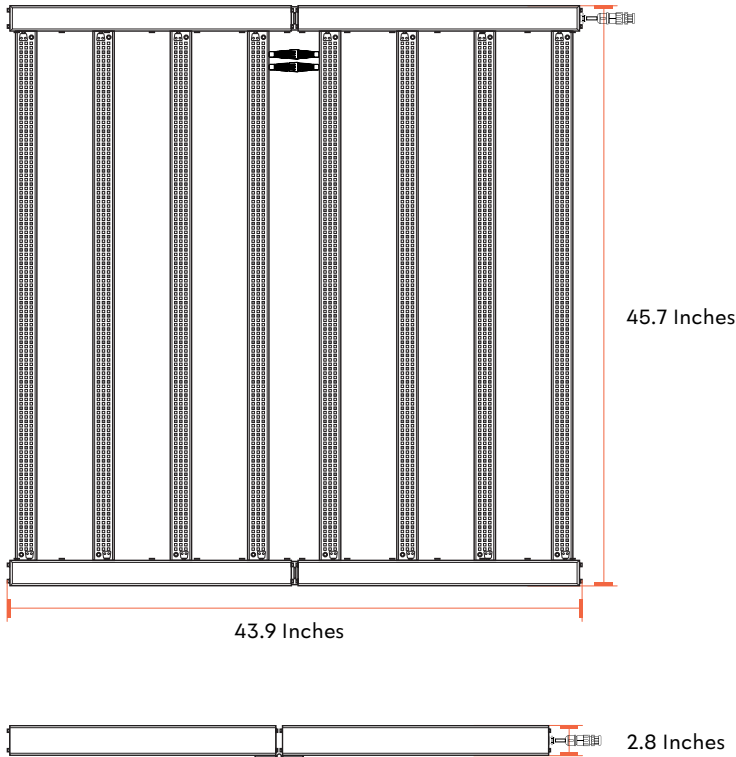

FLUTTERBY 640W

Total PPF: 1,750 $\mu\text{mol/s}$

The FLUTTERBY's design delivers the most efficient energy to your plants with low power consumption. These low-profile and easy-to-install grow lights are ideal for vertical grows or single roller tables. The 640W grow lights optimize the grow space and produce the highest \$/sq. ft. in an indoor grow. Whether used for growing leafy greens, vegetables, or cannabis, these grow lights will deliver better quality crops and higher crop yields.

SPECIFICATIONS

TYPICAL INPUT POWER	640 W
TYPICAL PHOTON FLUX (PPF)	1,750 $\mu\text{mol/s}$
PPE	2.8 $\mu\text{mol/J}$
IP-RATING	IP65
IR	730 A/B
OPERATING TEMPERATURE	-40 °F to +104 °F
POWER FACTOR	> 90 %
COLOUR RENDERING INDEX	80 Ra
DIMMING	0-10V Dimmable
THE LIGHT WAVELENGTH	400-800 nm
NET WEIGHT	23.4 Lb (10.6 kg)
LIFETIME	50,000 hrs
WARRANTY	5 Years

TARGETED SPECTRUM

- - - - - -

FLUTTERBY 640W

Total PPF: 1,750 $\mu\text{mol/s}$

FIXTURE MOUNTING DIMENSIONS

WARNING

1. The installation should be performed by qualified electricians or technicians.
2. Before conducting any installation, maintenance, or removal, the luminaires should be powered off and cooled down.
3. Do not touch the fixture while it is turned on.
4. If there are any issues with the fixture, do not power off and attempt to repair it unless you are a qualified technician, electrician, or customer service member.

PLUG TYPE CHART

N5P	NEMA 5-15P	
N6P	NEMA 6-15P	
L7P	NEMA L7-15P	
PT	PIGTAILS	

WARRANTY

FLUTTERBY product is covered by a **5 year** limited warranty. FLUTTERBY grow light warrants to the original purchaser that this product is free from defects in materials and workmanship for the period of 5 years from date of purchase. To obtain warranty service please contact your local distributor or sales rep for further instruction.