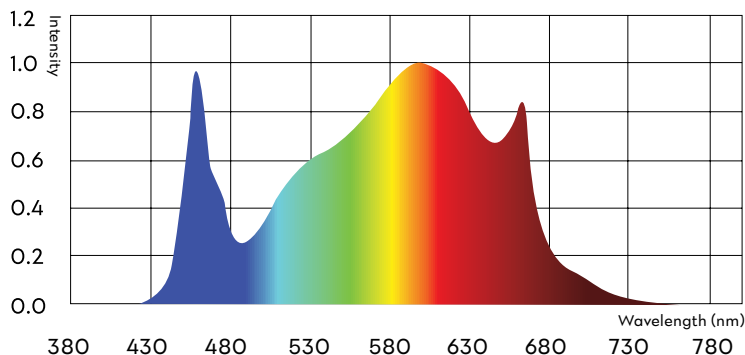

TARGETED SPECTRUM