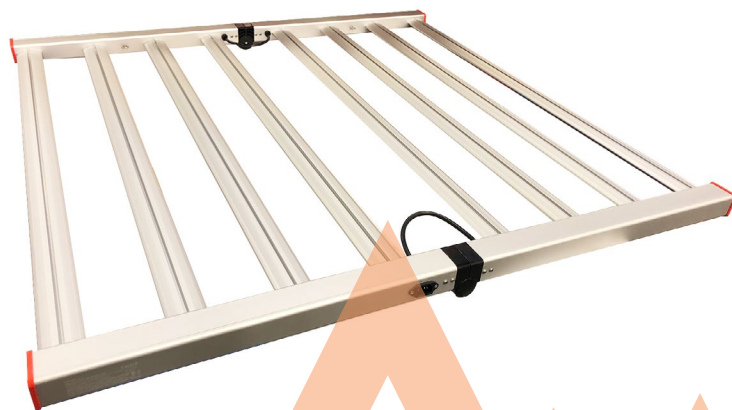

FLUTTERBY 800W

Total PPF: 2,240 µmol/s

The FLUTTERBY's design delivers the most efficient energy to your plants with low power consumption. These low-profile and easy-to-install grow lights are ideal for vertical grows or single roller tables. The 800W grow lights optimize the grow space and produce the highest $/sq. ft. in an indoor grow. Whether used for growing leafy greens, vegetables, or cannabis, these grow lights will deliver better quality crops and higher crop yields.

SPECIFICATIONS

TYPICAL INPUT POWER	800 W
TYPICAL PHOTON FLUX (PPF)	2,240 µmol/s
PPE	2.8 µmol/J
IP-RATING	IP65
IR	730 A/B
OPERATING TEMPERATURE	-40 °F to +104 °F
POWER FACTOR	> 90%
COLOUR RENDERING INDEX	80 Ra
DIMMING	0-10V Dimmable
THE LIGHT WAVELENGTH	400-800 nm
NET WEIGHT	27.8 Lb (12.6 kg)
LIFETIME	50,000 hrs
WARRANTY	5 Years

All specifications are subject to change. All spec values are typical.

MODEL ORDERING GUIDE

SERIES CODE	WATTAGE	SPECTRUM	INPUT VOLT	CORD LENGTH	PLUG TYPE	MOUNTING
CHFO3= FLUTTERBY	800	CF=Full Phase CU=UV Plus CI= IR Plus	S=110V-277V H=347-480V	10=10ft	N5P=NEMA 5-15P N6P=NEMA 6-15P L7P=NEMA L7-15P PT=PIGtails	HK=Hanger Kits DM=Detach Mount