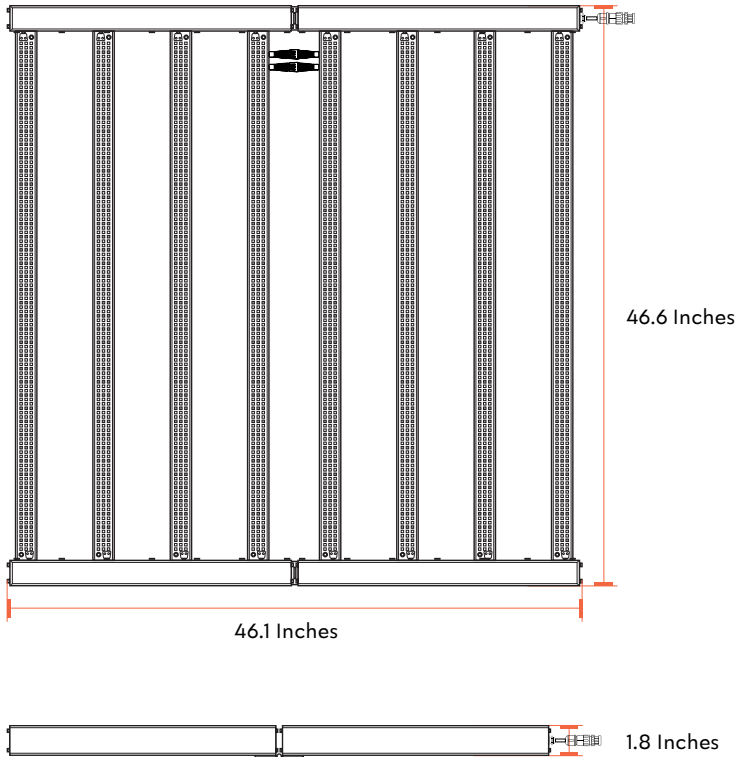

## FLUTTERBY 800W

**Total PPF: 2,240 µmol/s**

The FLUTTERBY's design delivers the most efficient energy to your plants with low power consumption. These low-profile and easy-to-install grow lights are ideal for vertical grows or single roller tables. The 800W grow lights optimize the grow space and produce the highest \$/sq. ft. in an indoor grow. Whether used for growing leafy greens, vegetables, or cannabis, these grow lights will deliver better quality crops and higher crop yields.

### TARGETED SPECTRUM

-  -  -  -  -  -

## FIXTURE MOUNTING DIMENSIONS