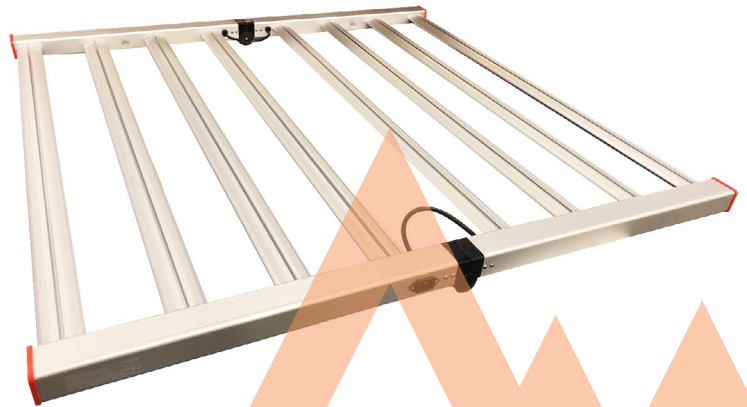

FLUTTERBY 800W

Total PPF: 2,240 $\mu\text{mol/s}$

FIXTURE MOUNTING DIMENSIONS

WARNING

1. The installation should be performed by qualified electricians or technicians.
2. Before conducting any installation, maintenance, or removal, the luminaires should be powered off and cooled down.
3. Do not touch the fixture while it is turned on.
4. If there are any issues with the fixture, do not power off and attempt to repair it unless you are a qualified technician, electrician, or customer service member.

PLUG TYPE CHART

N5P	NEMA 5-15P	
N6P	NEMA 6-15P	
L7P	NEMA L7-15P	
PT	PIGTAILS	

WARRANTY

FLUTTERBY product is covered by a **5 year** limited warranty. FLUTTERBY grow light warrants to the original purchaser that this product is free from defects in materials and workmanship for the period of 5 years from date of purchase. To obtain warranty service please contact your local distributor or sales rep for further instruction.

CALIVE LLC reserves the right to update all product data sheets at any time. Consult CALIVE marketing specialists for publication updates at hello@calivellc.com

Copyright © 2022–2023 CALIVE LLC, All Rights Reserved.

1460 Park Avenue.
Emeryville, CA 94608 USA
www.calivellc.com