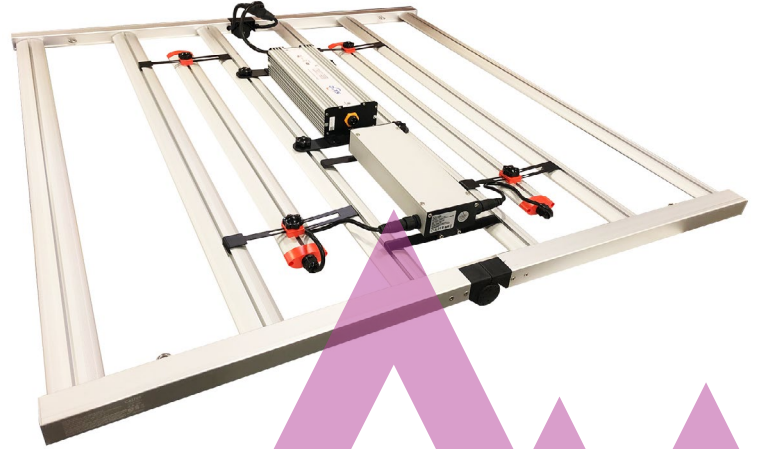

HYDRA 630W

Total PPF: 1,764 $\mu\text{mol/s}$

The HYDRA series is a lighting solution for professional growers who demand efficiency, quality, and an optimized light recipe. The 630W HYDRA features a detachable power supply that easily mounts to the side of a rack system. This unique design thermally manages the power supply separately from the LED bars and offers a flexible daisy-chain connection. This grow light's photosynthetic photon efficacy (PPE) can reach 2.8 $\mu\text{mol/J}$, ensuring a precise and uniform PPF greater than 1,700 $\mu\text{mol/s}$, through the blooming stage.

SPECIFICATIONS

TYPICAL INPUT POWER	630 W
TYPICAL PHOTON FLUX (PPF)	1,764 $\mu\text{mol/s}$
PPE	2.8 $\mu\text{mol/J}$
IP-RATING	IP65
IR	730 A/B
OPERATING TEMPERATURE	-40 °F to +104 °F
POWER FACTOR	> 90 %
COLOUR RENDERING INDEX	80 Ra
DIMMING	0-10V Dimmable
THE LIGHT WAVELENGTH	400-800 nm
NET WEIGHT	22.5 Lb (10.0 kg)
LIFETIME	50,000 hrs
WARRANTY	5 Years

TARGETED SPECTRUM

- - - - - -

HYDRA 630W

Total PPF: 1,764 $\mu\text{mol/s}$

FIXTURE MOUNTING DIMENSIONS

WARNING

1. The installation should be performed by qualified electricians or technicians.
2. Before conducting any installation, maintenance, or removal, the luminaires should be powered off and cooled down.
3. Do not touch the fixture while it is turned on.
4. If there are any issues with the fixture, do not power off and attempt to repair it unless you are a qualified technician, electrician, or customer service member.