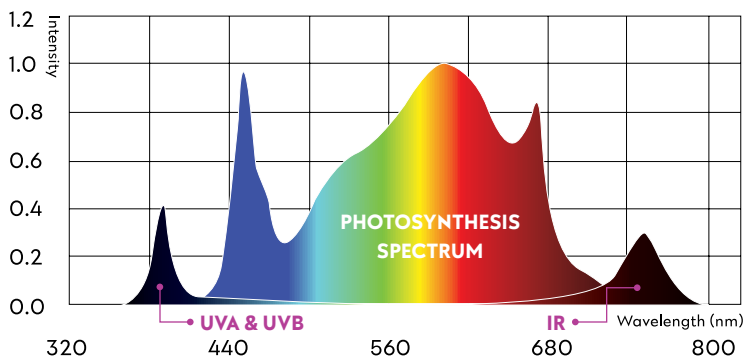

TARGETED SPECTRUM