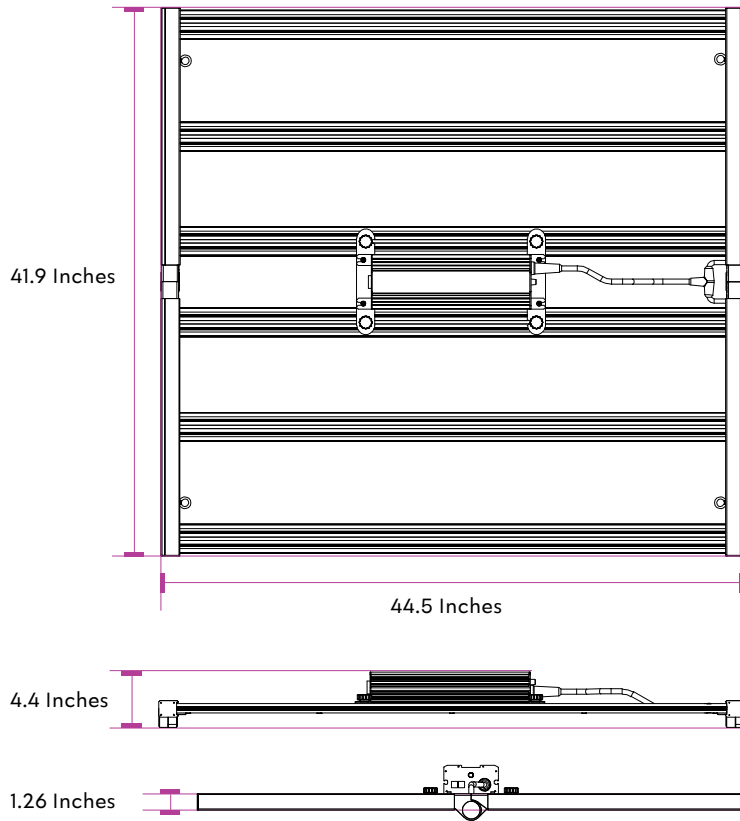

All specifications are subject to change. All spec values are typical.

MODEL ORDERING GUIDE

SERIES CODE	WATTAGE	SPECTRUM	INPUT VOLT	CORD LENGTH	PLUG TYPE	MOUNTING
CHFO6= HYDRA	630	CF =Full Phase CU =UV Plus CI = IR Plus	S =110V-277V H =347-480V	10 =10ft	N5P =NEMA 5-15P N6P =NEMA 6-15P L7P =NEMA L7-15P PT =PIGtails	HK =Hanger Kits DM =Detach Mount

TARGETED SPECTRUM

- - - - - -

HYDRA 630W

Total PPF: 1,764 $\mu\text{mol/s}$

FIXTURE MOUNTING DIMENSIONS

WARNING

1. The installation should be performed by qualified electricians or technicians.
2. Before conducting any installation, maintenance, or removal, the luminaires should be powered off and cooled down.
3. Do not touch the fixture while it is turned on.
4. If there are any issues with the fixture, do not power off and attempt to repair it unless you are a qualified technician, electrician, or customer service member.