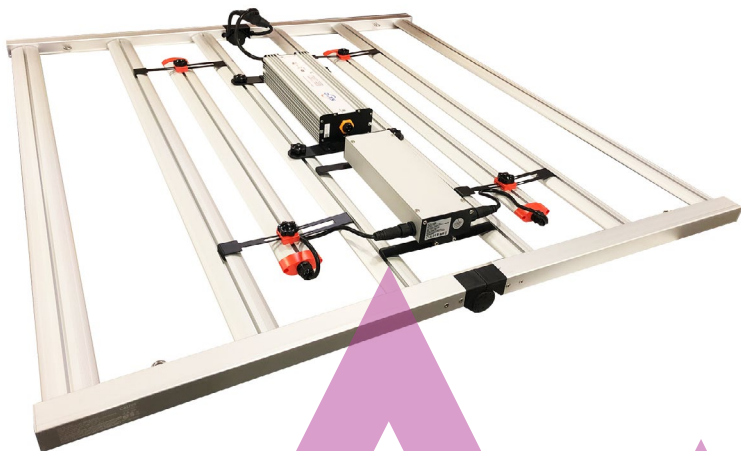

HYDRA 630W

Total PPF: 1,764 $\mu\text{mol/s}$

The HYDRA series is a lighting solution for professional growers who demand efficiency, quality, and an optimized light recipe. The 630W HYDRA features a detachable power supply that easily mounts to the side of a rack system. This unique design thermally manages the power supply separately from the LED bars and offers a flexible daisy-chain connection. This grow light's photosynthetic photon efficacy (PPE) can reach 2.8 $\mu\text{mol/J}$, ensuring a precise and uniform PPF greater than 1,700 $\mu\text{mol/s}$, through the blooming stage.

SPECIFICATIONS

TYPICAL INPUT POWER	630 W
TYPICAL PHOTON FLUX (PPF)	1,764 $\mu\text{mol/s}$
PPE	2.8 $\mu\text{mol/J}$
IP-RATING	IP65
IR	730 A/B
OPERATING TEMPERATURE	-40 °F to +104 °F
POWER FACTOR	> 90 %
COLOUR RENDERING INDEX	80 Ra
DIMMING	0-10V Dimmable
THE LIGHT WAVELENGTH	400-800 nm
NET WEIGHT	22.5 Lb (10.0 kg)
LIFETIME	50,000 hrs
WARRANTY	5 Years

All specifications are subject to change. All spec values are typical.

MODEL ORDERING GUIDE

SERIES CODE	WATTAGE	SPECTRUM	INPUT VOLT	CORD LENGTH	PLUG TYPE	MOUNTING
CHFO6= HYDRA	630	CF=Full Phase CU=UV Plus CI= IR Plus	S=110V-277V H=347-480V	10=10ft	N5P=NEMA 5-15P N6P=NEMA 6-15P L7P=NEMA L7-15P PT=PIGtails	HK=Hanger Kits DM=Detach Mount