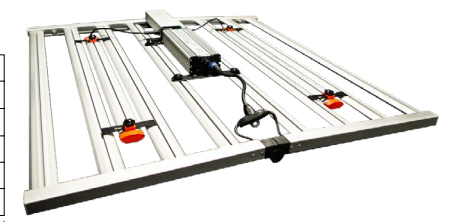

TARGETED SPECTRUM

SPECIFICATIONS

PRODUCT NAME	HYDRA	
	630 W	720 W
TYPICAL INPUT POWER	630 W	720 W
TYPICAL PHOTON FLUX (PPF)	1,764 $\mu\text{mol}/\text{s}$	2,016 $\mu\text{mol}/\text{s}$
PPE	2.8 $\mu\text{mol}/\text{J}$	2.8 $\mu\text{mol}/\text{J}$
IP-RATING	IP65	IP65
IR	730 A/B	730 A/B
OPERATING TEMPERATURE	-40 °F to +104 °F	-40 °F to +104 °F
POWER FACTOR	> 90%	> 90%
COLOUR RENDERING INDEX	80 Ra	80 Ra
DIMMING	0-10V Dimmable	0-10V Dimmable
THE LIGHT WAVELENGTH	400-800 nm	400-800 nm
NET WEIGHT	22.5 Lbs (10.0 kg)	24.5 Lbs (11.0 kg)
LIFETIME	50,000 hrs	50,000 hrs
WARRANTY	5 Years	5 Years

All specifications are subject to change. All spec values are typical.