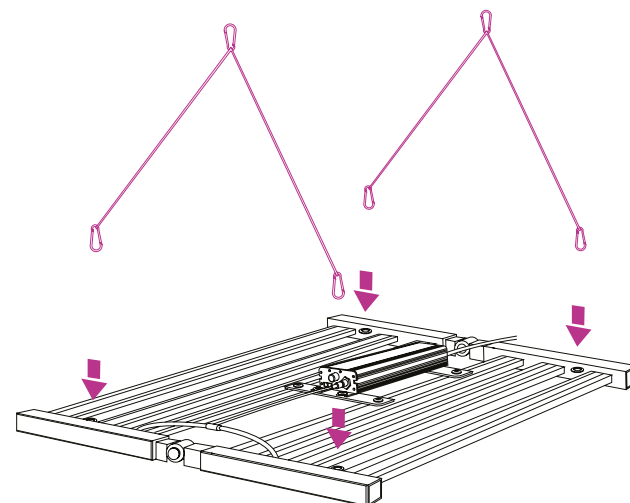

INSTALLATION

HYDRA 630W / 720W

01.

Gently open the luminaire until it is flat and install two holding brackets with four screws.

02.

Install the DPS station on the holding brackets with four screws.

The DPS station can also be mounted on the rack and connected with the luminaire.

03.

Connect the AC power cord and the dimming cord for dimming options.

04.

Attach the Y-fit hangers to the luminaire on the four positions shown below and then hang the other ends onto a sturdy surface.

The luminaire can also be mounted on the rack and connected with the DPS station.

Thank you for purchasing CALIVE grow light Products.

WARNING

Carefully read the warnings below when operating this product.