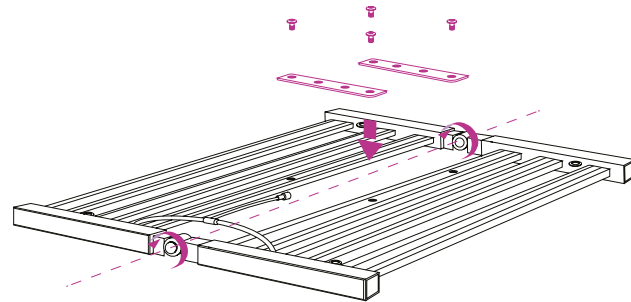

INSTALLATION

HYDRA 630W / 720W

01.

Gently open the luminaire until it is flat and install two holding brackets with four screws.

02.

Install the DPS station on the holding brackets with four screws.

The DPS station can also be mounted on the rack and connected with the luminaire.