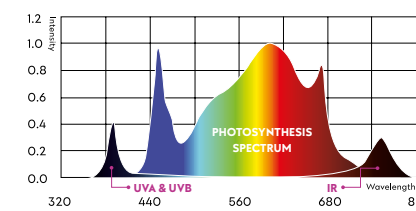

TARGETED SPECTRUM

SPECIFICATIONS

PRODUCT NAME	HYDRA	
	630 W	720 W
TYPICAL INPUT POWER	630 W	720 W
TYPICAL PHOTON FLUX (PPF)	1,764 $\mu\text{mol}/\text{s}$	2,016 $\mu\text{mol}/\text{s}$
PPE	2.8 $\mu\text{mol}/\text{J}$	2.8 $\mu\text{mol}/\text{J}$
IP-RATING	IP65	IP65
IR	730 A/B	730 A/B
OPERATING TEMPERATURE	-40 °F to +104 °F	-40 °F to +104 °F
POWER FACTOR	> 90%	> 90%
COLOUR RENDERING INDEX	80 Ra	80 Ra
DIMMING	0-10V Dimmable	0-10V Dimmable
THE LIGHT WAVELENGTH	400-800 nm	400-800 nm
NET WEIGHT	22.5 Lbs (10.0 kg)	24.5 Lbs (11.0 kg)
LIFETIME	50,000 hrs	50,000 hrs
WARRANTY	5 Years	5 Years