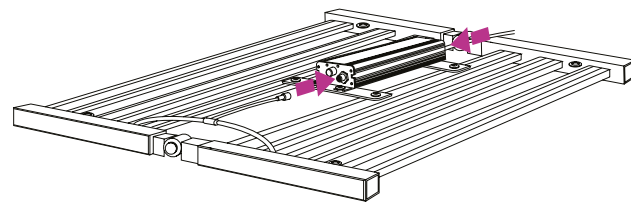

03.

Connect the AC power cord and the dimming cord for dimming options.