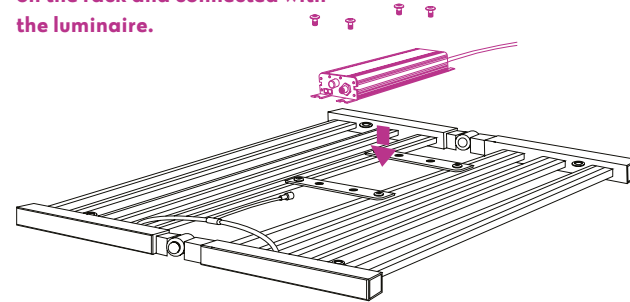

INSTALLATION

HYDRA 630W / 720W

01.

Gently open the luminaire until it is flat and install two holding brackets with four screws.

02.

Install the DPS station on the holding brackets with four screws.

The DPS station can also be mounted on the rack and connected with the luminaire.

03.

Connect the AC power cord and the dimming cord for dimming options.

04.

Attach the Y-fit hangers to the luminaire on the four positions shown below and then hang the other ends onto a sturdy surface.