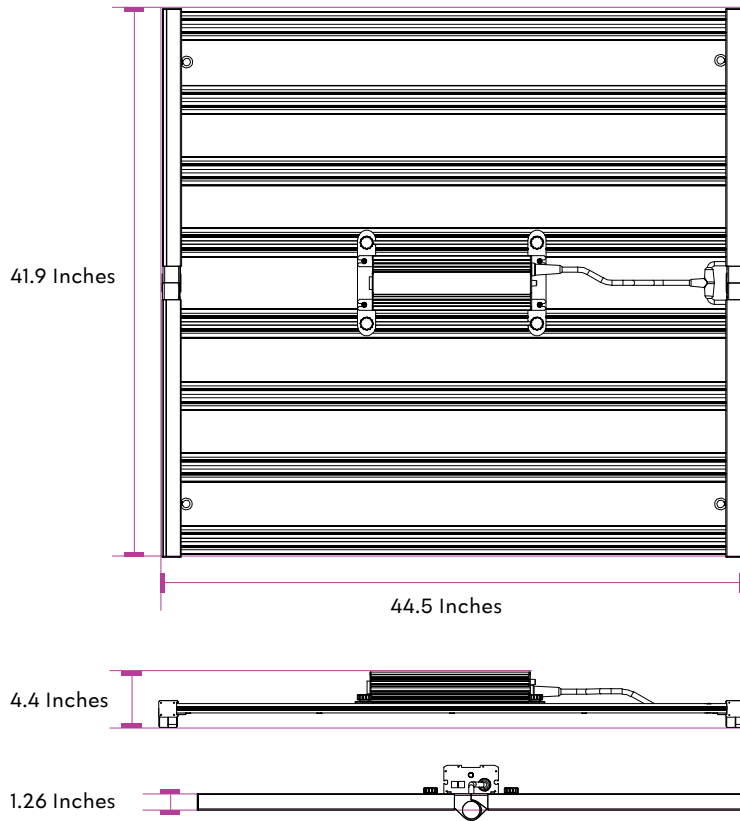

SPECIFICATIONS

TYPICAL INPUT POWER	720 W
TYPICAL PHOTON FLUX (PPF)	2,016 $\mu\text{mol/s}$
PPE	2.8 $\mu\text{mol/J}$
IP-RATING	IP65
IR	730 A/B
OPERATING TEMPERATURE	-40 °F to +104 °F
POWER FACTOR	> 90 %
COLOUR RENDERING INDEX	80 Ra
DIMMING	0-10V Dimmable
THE LIGHT WAVELENGTH	400-800 nm
NET WEIGHT	24.5 Lb (11.0 kg)
LIFETIME	50,000 hrs
WARRANTY	5 Years

All specifications are subject to change. All spec values are typical.

MODEL ORDERING GUIDE

SERIES CODE	WATTAGE	SPECTRUM	INPUT VOLT	CORD LENGTH	PLUG TYPE	MOUNTING
CHFO6= HYDRA	720	CF =Full Phase CU =UV Plus CI = IR Plus	S =110V-277V H =347-480V	10 =10ft	N5P =NEMA 5-15P N6P =NEMA 6-15P L7P =NEMA L7-15P PT =PIGtails	HK =Hanger Kits DM =Detach Mount

TARGETED SPECTRUM

- - - - - -

HYDRA 720W

Total PPF: 2,016 $\mu\text{mol/s}$

FIXTURE MOUNTING DIMENSIONS

WARNING

1. The installation should be performed by qualified electricians or technicians.
2. Before conducting any installation, maintenance, or removal, the luminaires should be powered off and cooled down.
3. Do not touch the fixture while it is turned on.
4. If there are any issues with the fixture, do not power off and attempt to repair it unless you are a qualified technician, electrician, or customer service member.