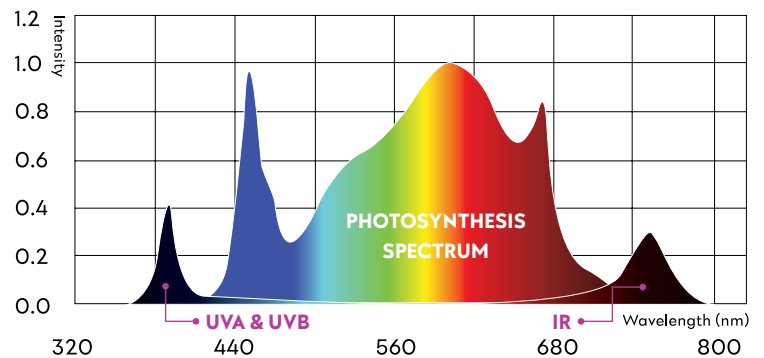

TARGETED SPECTRUM