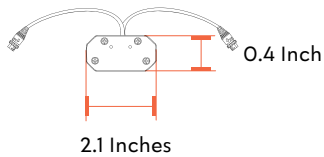

All specifications are subject to change. All spec values are typical.

TARGETED SPECTRUM

MODEL ORDERING GUIDE

SERIES CODE	WATTAGE	SPECTRUM	INPUT VOLT	CORD LENGTH	PLUG TYPE	MOUNTING
CHF05= HYRA	75	CF= Full Phase	S= 110V–277V	8= 8ft	N5P= NEMA 5–15P N6P= NEMA 6–15P L7P= NEMA L7–15P	HK= Hanger Kits DM= Detach Mount

- - - - - -

Copyright © 2022–2023 CALIVE LLC, All Rights Reserved.

LYRA 75W

Total PPF: 210 $\mu\text{mol/s}$

FIXTURE MOUNTING DIMENSIONS

WARNING

1. The installation should be performed by qualified electricians or technicians.
2. Before conducting any installation, maintenance, or removal, the luminaires should be powered off and cooled down.
3. Do not touch the fixture while it is turned on.
4. If there are any issues with the fixture, do not power off and attempt to repair it unless you are a qualified technician, electrician, or customer service member.