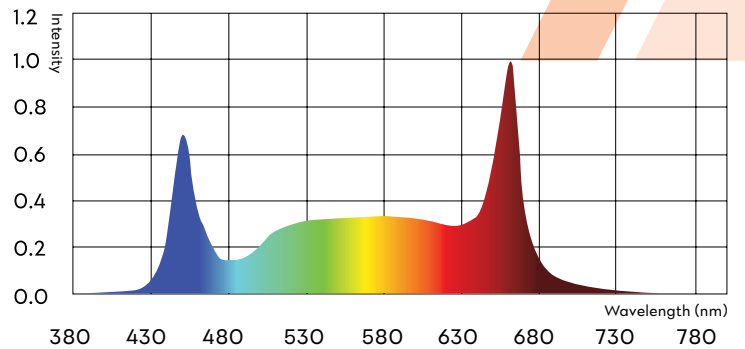

TARGETED SPECTRUM

MODEL ORDERING GUIDE

SERIES CODE	WATTAGE	SPECTRUM	INPUT VOLT	CORD LENGTH	PLUG TYPE	MOUNTING
CHF05= HYRA	75	CF=Full Phase	S=110V–277V	8=8ft	N5P=NEMA 5–15P N6P=NEMA 6–15P L7P=NEMA L7–15P	HK=Hanger Kits DM=Detach Mount

- - - - - -

Copyright © 2022–2023 CALIVE LLC, All Rights Reserved.