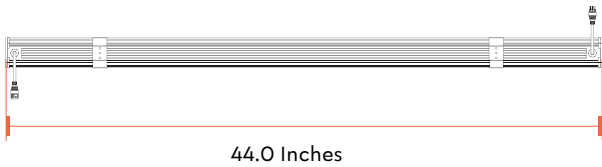

LYRA 75W

Total PPF: 210 $\mu\text{mol/s}$

LYRA Vertical Farming Grow Light has a slim design which makes it small and compact easy to install. The bar can be daisy chained by quick release connectors 4–8pcs to a single power supply.

All specifications are subject to change. All spec values are typical.

TARGETED SPECTRUM

MODEL ORDERING GUIDE

SERIES CODE	WATTAGE	SPECTRUM	INPUT VOLT	CORD LENGTH	PLUG TYPE	MOUNTING
CHF05= HYRA	75	CF= Full Phase	S= 110V–277V	8= 8ft	N5P= NEMA 5–15P N6P= NEMA 6–15P L7P= NEMA L7–15P	HK= Hanger Kits DM= Detach Mount

- - - - - -

Copyright © 2022–2023 CALIVE LLC, All Rights Reserved.

LYRA 75W

Total PPF: 210 $\mu\text{mol/s}$

FIXTURE MOUNTING DIMENSIONS

WARNING

1. The installation should be performed by qualified electricians or technicians.
2. Before conducting any installation, maintenance, or removal, the luminaires should be powered off and cooled down.
3. Do not touch the fixture while it is turned on.
4. If there are any issues with the fixture, do not power off and attempt to repair it unless you are a qualified technician, electrician, or customer service member.