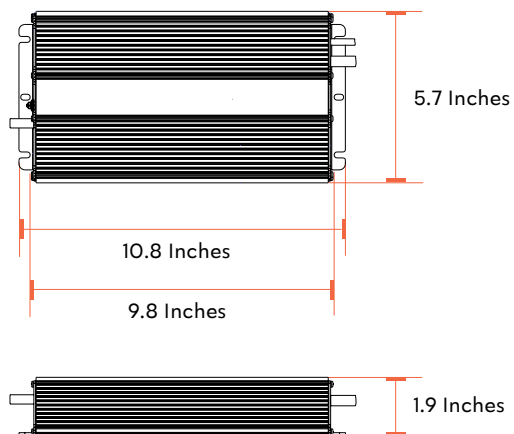

LYRA DRIVER

600W

The **LYRA DRIVER** is a 600W, constant-current, programmable LED driver that operates from 90-305 Vac input with excellent power factor. It is created for high wattage lighting applications including horticulture, high bay, aquaculture and vertical farm lighting. It provides a dim-to-off mode with low standby power. The high efficiency of these drivers and compact metal case enables them to run cooler, significantly improving reliability and extending product life. To ensure trouble-free operation, protection is provided against input surge, output over voltage, short circuit, and over temperature.

DIMENSIONS

FEATURES

- Ultra High Efficiency (Up to 95.0 %)
- Full Power at Wide Output Current Range (Constant Power)
- Thermal Sensing and Protection for LED Module
- Isolated 0-10 V/PWM/3-Timer-Modes Dimmable
- Digital Dimming
- Dim-to-Off with Standby Power 0.5 W
- Always-on Auxiliary Power: 12 Vdc, 200 mA (Transient Peak Current up to 400 mA)
- Output Lumen Compensation
- Input Surge Protection: DM 6 kV, CM 10 kV
- All-Around Protection: OVP, SCP, OTP
- IP67 and UL Dry / Damp / Wet Location
- SELV Output
- YPE HL, for use in a Class I, Division 2 hazardous (Classified) location
- 5 Years Warranty