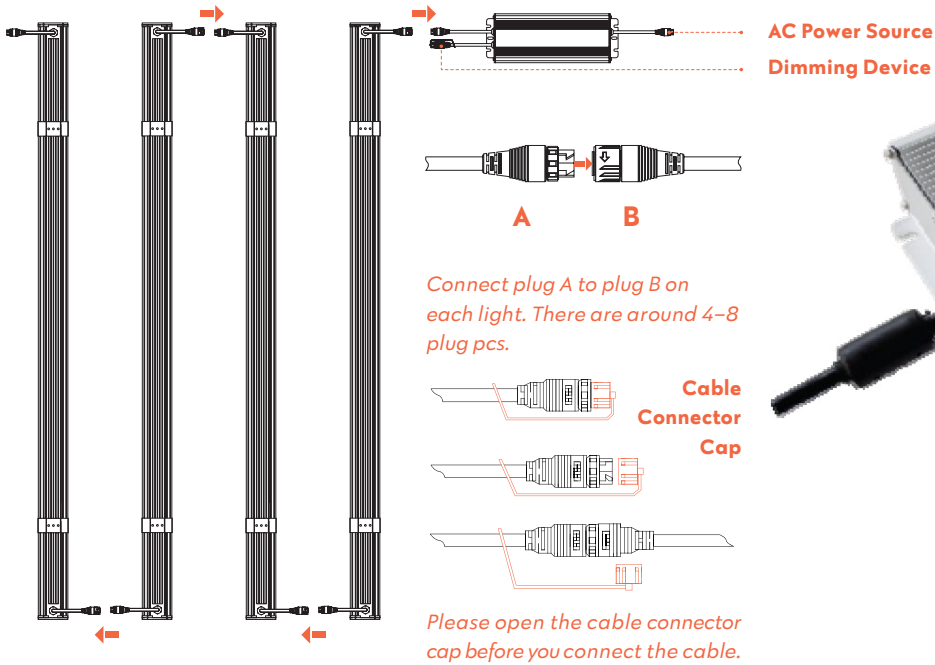

LYRA DRIVER

600W

Link the 4-8 plug pcs on the driver, then buckle up with a short circuit cap.

WARNING

1. The installation should be performed by qualified electricians or technicians.
2. Before conducting any installation, maintenance, or removal, the luminaires should be powered off and cooled down.
3. Do not touch the fixture while it is turned on.
4. If there are any issues with the fixture, do not power off and attempt to repair it unless you are a qualified technician, electrician, or customer service member.

WARRANTY

LYRA DRIVER product is covered by a **5 year** limited warranty. LYRA grow light warrants to the original purchaser that this product is free from defects in materials and workmanship for the period of 5 years from date of purchase. To obtain warranty service please contact your local distributor or sales rep for further instruction.