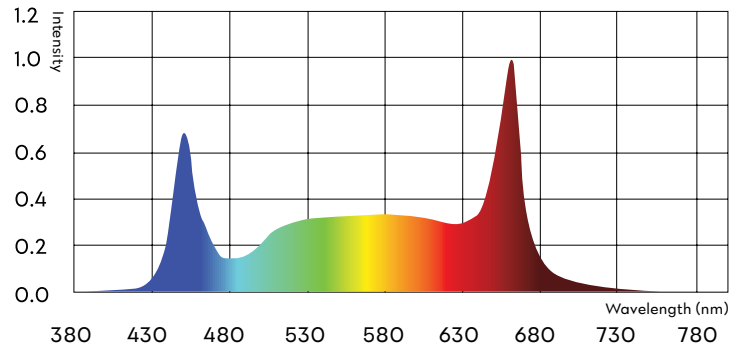

TITAN 720W

Total PPF: 2,016 $\mu\text{mol/s}$

The TITAN grow light maximizes crop yield and quality in greenhouses and other indoor grow settings. Its compact power supply and linear design reduces shadows on plants in grow spaces with a lot of natural sunlight. These light systems feature a unique copper pipe design for optimal heat dissipation and deliver the highest efficacy and light output, reducing the fixture count. This lowers the system costs per lit square foot while optimizing the daylight needed for fruit, vegetables, or cannabis.

SPECIFICATIONS

TYPICAL INPUT POWER	720 W
TYPICAL PHOTON FLUX (PPF)	2,016 $\mu\text{mol/s}$
PPE	2.8 $\mu\text{mol/J}$
IP-RATING	IP65
OPERATING TEMPERATURE	-40 °F to +104 °F
POWER FACTOR	> 90 %
COLOUR RENDERING INDEX	80 Ra
DIMMING	0-10V Dimmable
THE LIGHT WAVELENGTH	400-800 nm
NET WEIGHT	12.9 Lb (5.9.0 kg) With Out Driver
LIFETIME	50,000 hrs
WARRANTY	5 Years

All specifications are subject to change. All spec values are typical.

TARGETED SPECTRUM

MODEL ORDERING GUIDE

SERIES CODE	WATTAGE	SPECTRUM	INPUT VOLT	CORD LENGTH	PLUG TYPE	MOUNTING
CHFO1= TITAN	720	CF= Full Phase	S= 110V-277V H= 347-480V	10= 10ft	N5P= NEMA 5-15P N6P= NEMA 6-15P L7P= NEMA L7-15P PT= PIGtails	HK= Hanger Kits DM= Detach Mount