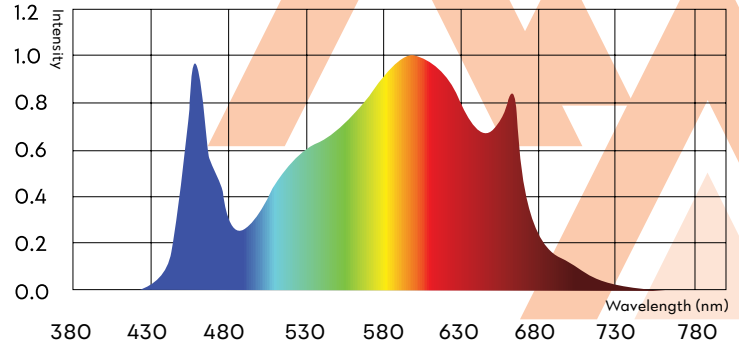

TITAN 720W

Total PPF: 2,016 $\mu\text{mol/s}$

The TITAN grow light maximizes crop yield and quality in greenhouses and other indoor grow settings. Its compact power supply and linear design reduces shadows on plants in grow spaces with a lot of natural sunlight. These light systems feature a unique copper pipe design for optimal heat dissipation and deliver the highest efficacy and light output, reducing the fixture count. This lowers the system costs per lit square foot while optimizing the daylight needed for fruit, vegetables, or cannabis.

SPECIFICATIONS

TYPICAL INPUT POWER	720 W
TYPICAL PHOTON FLUX (PPF)	2,016 $\mu\text{mol/s}$
PPE	2.8 $\mu\text{mol/J}$
IP-RATING	IP65
OPERATING TEMPERATURE	-40 °F to +104 °F
POWER FACTOR	> 90 %
COLOUR RENDERING INDEX	80 Ra
DIMMING	0-10V Dimmable
THE LIGHT WAVELENGTH	400-800 nm
NET WEIGHT	12.9 Lb (5.9.0 kg) With Out Driver
LIFETIME	50,000 hrs
WARRANTY	5 Years

All specifications are subject to change. All spec values are typical.

TARGETED SPECTRUM

MODEL ORDERING GUIDE

SERIES CODE	WATTAGE	SPECTRUM	INPUT VOLT	CORD LENGTH	PLUG TYPE	MOUNTING
CHFO1= TITAN	720	CF= Full Phase	S= 110V-277V H= 347-480V	10= 10ft	N5P= NEMA 5-15P N6P= NEMA 6-15P L7P= NEMA L7-15P PT= PIGtails	HK= Hanger Kits DM= Detach Mount