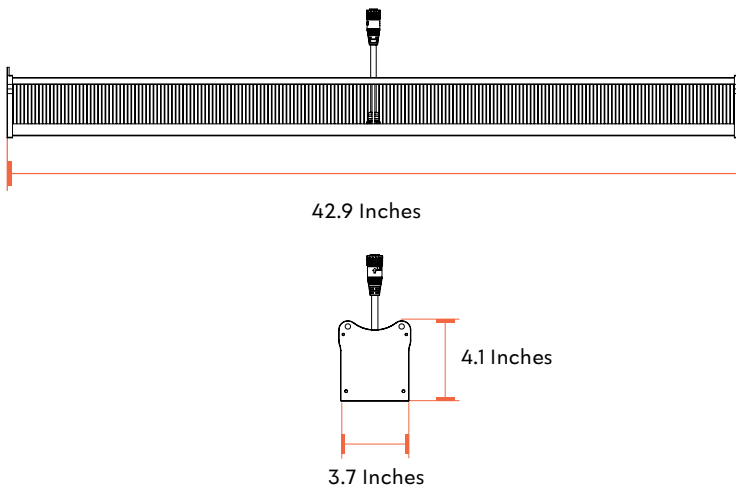

TITAN 720W

Total PPF: 2,016 $\mu\text{mol/s}$

The TITAN grow light maximizes crop yield and quality in greenhouses and other indoor grow settings. Its compact power supply and linear design reduces shadows on plants in grow spaces with a lot of natural sunlight. These light systems feature a unique copper pipe design for optimal heat dissipation and deliver the highest efficacy and light output, reducing the fixture count. This lowers the system costs per lit square foot while optimizing the daylight needed for fruit, vegetables, or cannabis.

All specifications are subject to change. All spec values are typical.

TARGETED SPECTRUM

MODEL ORDERING GUIDE

SERIES CODE	WATTAGE	SPECTRUM	INPUT VOLT	CORD LENGTH	PLUG TYPE	MOUNTING
CHFO1= TITAN	720	CF= Full Phase	S= 110V-277V H= 347-480V	10= 10ft	N5P= NEMA 5-15P N6P= NEMA 6-15P L7P= NEMA L7-15P PT= PIGtails	HK= Hanger Kits DM= Detach Mount

- - - - - -

TITAN 720W

Total PPF: 2,016 $\mu\text{mol/s}$

FIXTURE MOUNTING DIMENSIONS

WARNING

1. The installation should be performed by qualified electricians or technicians.
2. Before conducting any installation, maintenance, or removal, the luminaires should be powered off and cooled down.
3. Do not touch the fixture while it is turned on.
4. If there are any issues with the fixture, do not power off and attempt to repair it unless you are a qualified technician, electrician, or customer service member.

PLUG TYPE CHART

N5P	NEMA 5-15P	
N6P	NEMA 6-15P	
L7P	NEMA L7-15P	
PT	PIGTAILS	

WARRANTY

TITAN product is covered by a **5 year** limited warranty. TITAN grow light warrants to the original purchaser that this product is free from defects in materials and workmanship for the period of 5 years from date of purchase. To obtain warranty service please contact your local distributor or sales rep for further instruction.