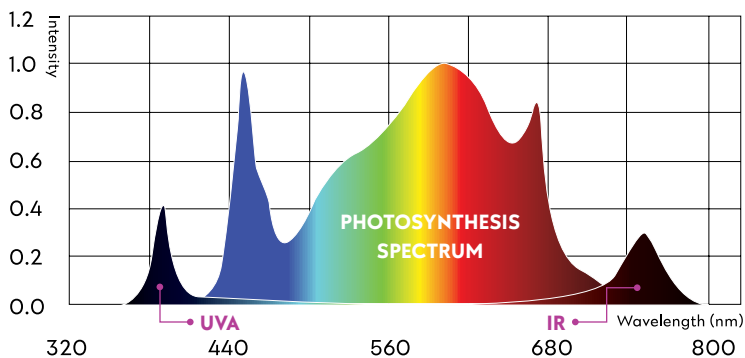

TARGETED SPECTRUM