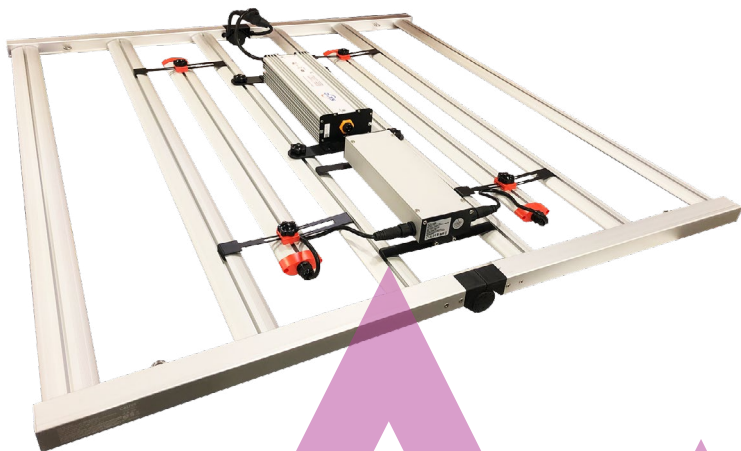

HYDRA 630W

Total PPF: 1,764 $\mu\text{mol/s}$

The HYDRA series is a lighting solution for professional growers who demand efficiency, quality, and an optimized light recipe. The 630W HYDRA features a detachable power supply that easily mounts to the side of a rack system. This unique design thermally manages the power supply separately from the LED bars and offers a flexible daisy-chain connection. This grow light's photosynthetic photon efficacy (PPE) can reach 2.8 $\mu\text{mol/J}$, ensuring a precise and uniform PPF greater than 1,700 $\mu\text{mol/s}$, through the blooming stage.

SPECIFICATIONS

TYPICAL INPUT POWER	630 W
TYPICAL PHOTON FLUX (PPF)	1,764 $\mu\text{mol/s}$
PPE	2.8 $\mu\text{mol/J}$
IP-RATING	IP65
IR	730 A/B
OPERATING TEMPERATURE	-40 °F to +104 °F
POWER FACTOR	> 90 %
COLOUR RENDERING INDEX	80 Ra
DIMMING	0-10V Dimmable
THE LIGHT WAVELENGTH	400-800 nm
NET WEIGHT	22.5 Lb (10.0 kg)
LIFETIME	50,000 hrs
WARRANTY	5 Years

All specifications are subject to change. All spec values are typical.

MODEL ORDERING GUIDE

SERIES CODE	WATTAGE	SPECTRUM	INPUT VOLT	CORD LENGTH	PLUG TYPE	MOUNTING
CHFO6= HYDRA	630	CF=Full Phase CU=UV Plus CI= IR Plus	S=110V-277V H=347-480V	10=10ft	N5P=NEMA 5-15P N6P=NEMA 6-15P L7P=NEMA L7-15P PT=PIGtails	HK=Hanger Kits DM=Detach Mount